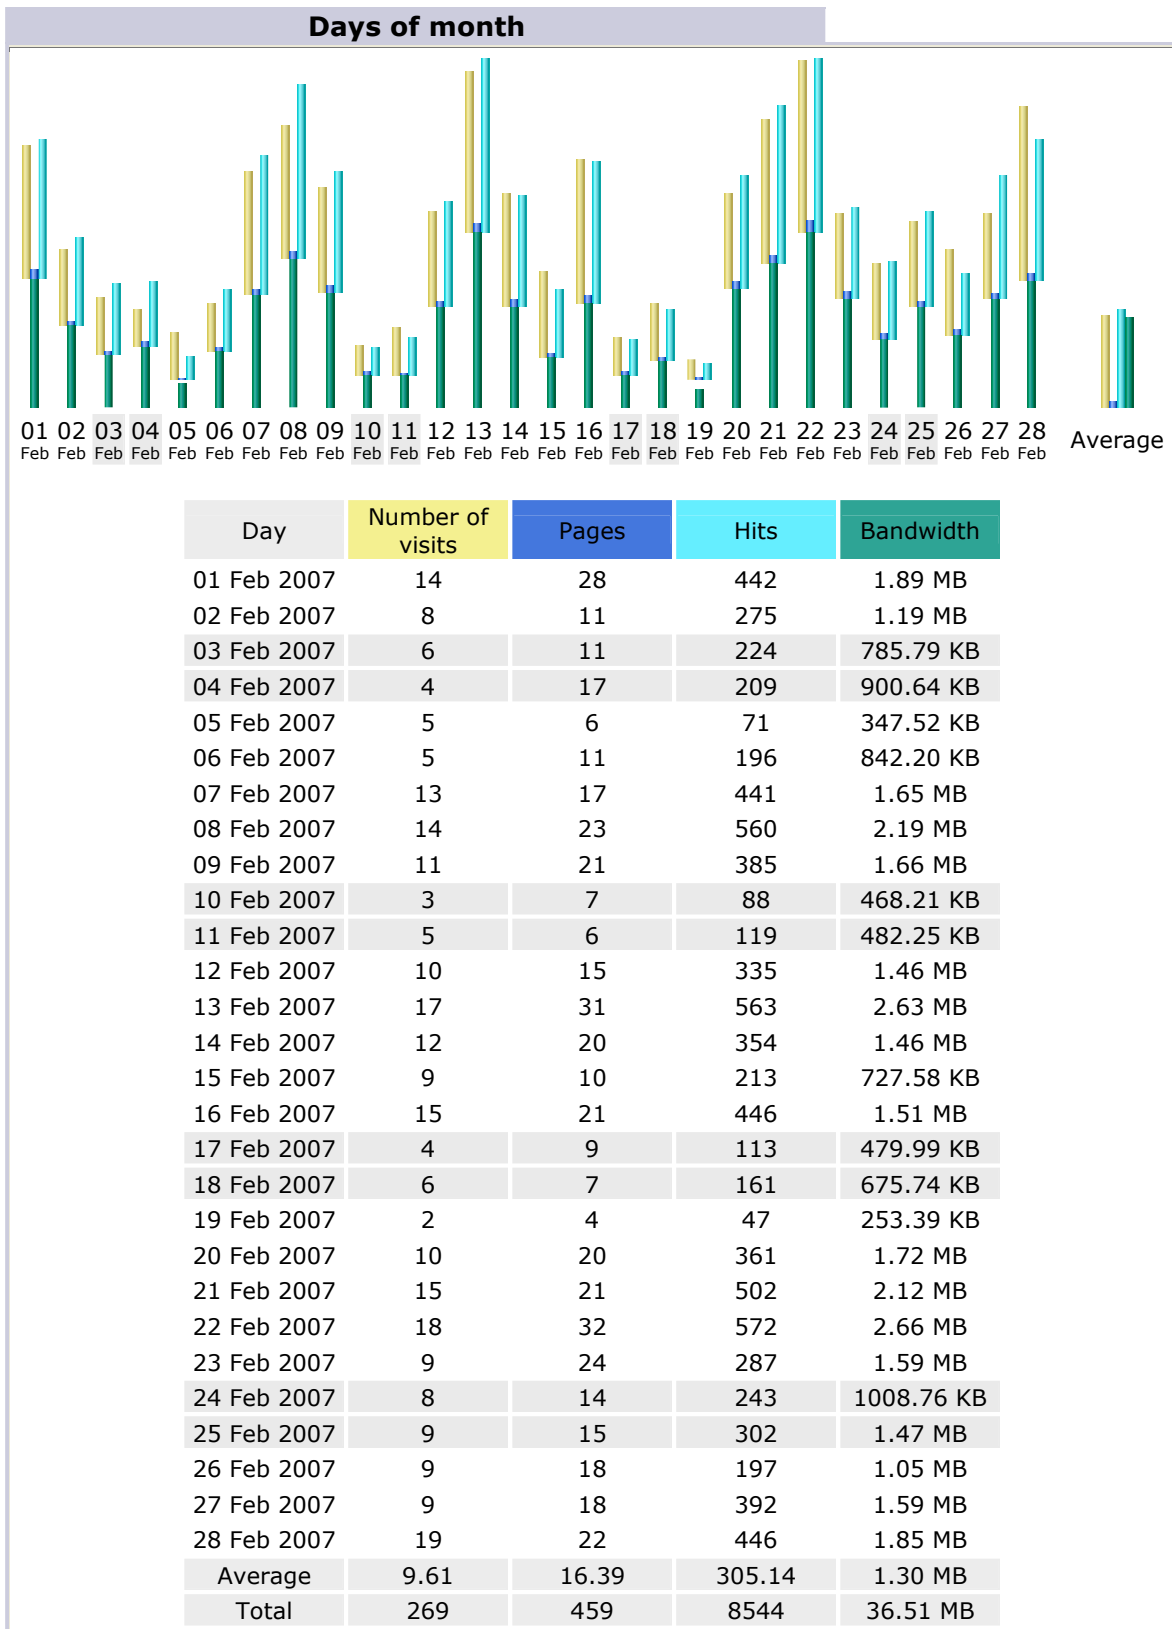

Last Update: 03 Mar 2007 - 01:12

Reported period:

Summary

Reported period	Month Feb 2007				
First visit	01 Feb 2007 - 00:04				
Last visit	28 Feb 2007 - 22:01				
	Unique visitors	Number of visits	Pages	Hits	Bandwidth
Viewed traffic *	251	269 (1.07 visits/visitor)	459 (1.7 pages/visit)	8544 (31.76 hits/visit)	36.51 MB (138.96 KB/visit)
Not viewed traffic *			274	334	2.72 MB

* Not viewed traffic includes traffic generated by robots, worms, or replies with special HTTP status codes.

Monthly history

Month	Unique visitors	Number of visits	Pages	Hits	Bandwidth
Jan 2007	188	199	402	6585	27.65 MB
Feb 2007	251	269	459	8544	36.51 MB
Mar 2007	32	32	42	894	3.64 MB
Apr 2007	0	0	0	0	0
May 2007	0	0	0	0	0
Jun 2007	0	0	0	0	0
Jul 2007	0	0	0	0	0
Aug 2007	0	0	0	0	0
Sep 2007	0	0	0	0	0
Oct 2007	0	0	0	0	0
Nov 2007	0	0	0	0	0
Dec 2007	0	0	0	0	0
Total	471	500	903	16023	67.80 MB

Hours

Hours	Pages	Hits	Bandwidth	Hours	Pages	Hits	Bandwidth
00	14	258	1.22 MB	12	19	352	1.68 MB
01	18	438	1.56 MB	13	10	254	1.12 MB
02	20	448	1.79 MB	14	12	265	1.05 MB
03	18	139	955.18 KB	15	38	806	3.50 MB
04	10	163	741.59 KB	16	49	972	3.88 MB
05	11	136	761.67 KB	17	37	600	2.65 MB
06	2	50	259.98 KB	18	17	311	1.20 MB
07	2	2	21.87 KB	19	41	698	3.29 MB
08	8	178	724.88 KB	20	24	540	2.24 MB
09	13	160	685.60 KB	21	23	433	1.94 MB
10	3	115	399.20 KB	22	20	408	1.27 MB
11	9	114	544.76 KB	23	41	704	3.15 MB

* Robots shown here gave hits or traffic "not viewed" by visitors, so they are not included in other charts.

Visits duration

Number of visits: 269 - Average: 68 s		Number of visits	Percent
0s-30s		221	82.1 %
30s-2mn		29	10.7 %
2mn-5mn		11	4 %
5mn-15mn		4	1.4 %
15mn-30mn		2	0.7 %
30mn-1h		2	0.7 %
1h+			