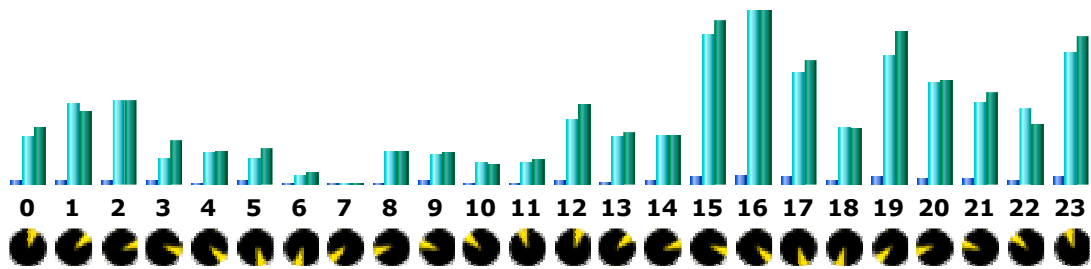

Last Update: 03 Mar 2007 - 01:12

Reported period:

Summary

Reported period	Month Feb 2007				
First visit	01 Feb 2007 - 00:04				
Last visit	28 Feb 2007 - 22:01				
	Unique visitors	Number of visits	Pages	Hits	Bandwidth
Viewed traffic *	251	269 (1.07 visits/visitor)	459 (1.7 pages/visit)	8544 (31.76 hits/visit)	36.51 MB (138.96 KB/visit)
Not viewed traffic *			274	334	2.72 MB

* Not viewed traffic includes traffic generated by robots, worms, or replies with special HTTP status codes.

Monthly history

Month	Unique visitors	Number of visits	Pages	Hits	Bandwidth
Jan 2007	188	199	402	6585	27.65 MB
Feb 2007	251	269	459	8544	36.51 MB
Mar 2007	32	32	42	894	3.64 MB
Apr 2007	0	0	0	0	0
May 2007	0	0	0	0	0
Jun 2007	0	0	0	0	0
Jul 2007	0	0	0	0	0
Aug 2007	0	0	0	0	0
Sep 2007	0	0	0	0	0
Oct 2007	0	0	0	0	0
Nov 2007	0	0	0	0	0
Dec 2007	0	0	0	0	0
Total	471	500	903	16023	67.80 MB

Days of week

Day	Pages	Hits	Bandwidth
Mon	10.75	162.50	793.55 KB
Tue	20	378	1.69 MB
Wed	20	435.75	1.77 MB
Thu	23.25	446.75	1.86 MB
Fri	19.25	348.25	1.49 MB
Sat	10.25	167	685.69 KB
Sun	11.25	197.75	891.97 KB

Hours

Hours	Pages	Hits	Bandwidth	Hours	Pages	Hits	Bandwidth
00	14	258	1.22 MB	12	19	352	1.68 MB
01	18	438	1.56 MB	13	10	254	1.12 MB
02	20	448	1.79 MB	14	12	265	1.05 MB
03	18	139	955.18 KB	15	38	806	3.50 MB
04	10	163	741.59 KB	16	49	972	3.88 MB
05	11	136	761.67 KB	17	37	600	2.65 MB
06	2	50	259.98 KB	18	17	311	1.20 MB
07	2	2	21.87 KB	19	41	698	3.29 MB
08	8	178	724.88 KB	20	24	540	2.24 MB
09	13	160	685.60 KB	21	23	433	1.94 MB
10	3	115	399.20 KB	22	20	408	1.27 MB
11	9	114	544.76 KB	23	41	704	3.15 MB